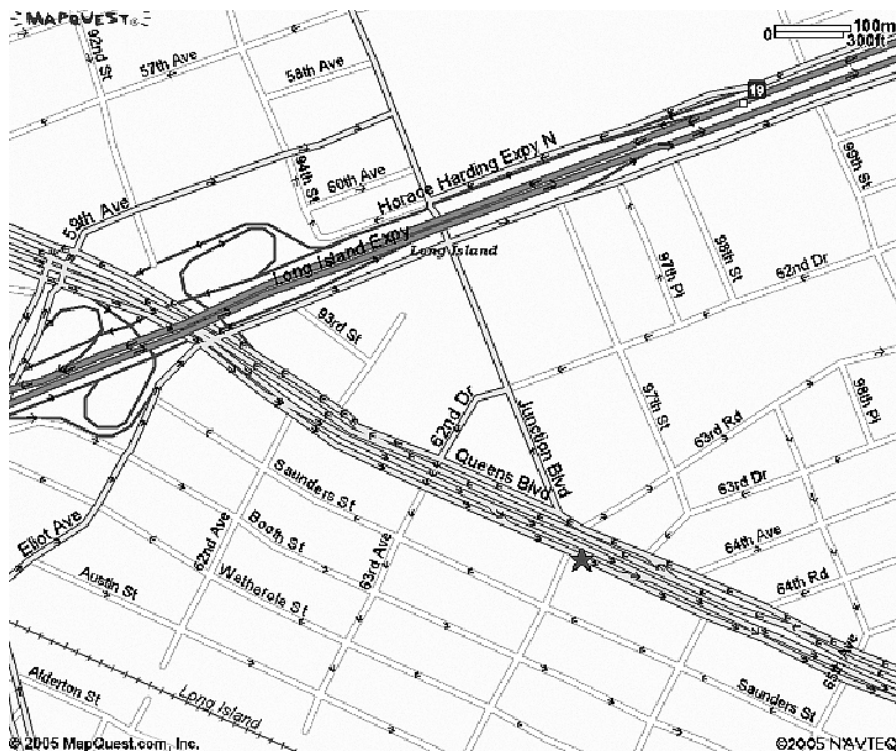

BUS LOCATIONS FOR QUEENS AND WEST ORANGE

REGO PARK QUEENS.

ADDRESS FOR THE SEARS NEARBY IS:

9605 QUEENS BLVD. REGO PARK, NY. 11374

The bus pick up is on Junction Blvd which runs down the side of this Sears building.

DIRECTIONS:

Long Island Expressway to Junction Blvd.

Left onto Junction Blvd.

Go to Queens Blvd.

Left onto Queens Blvd.

WEST ORANGE, VANDERHOOF BUS COMPANY.

ACTUAL ADDRESS IS:

18 WILFRED STREET, WEST ORANGE, NJ. 07052

We have provided you the street address's so if you wish you can do a detail direction search at a website like, www.randmcnally.com or www.mapquest.com

IF YOU HAVE ANY QUESTIONS ON THE DROP OF DAY PLEASE DO CALL US 518 624 4831