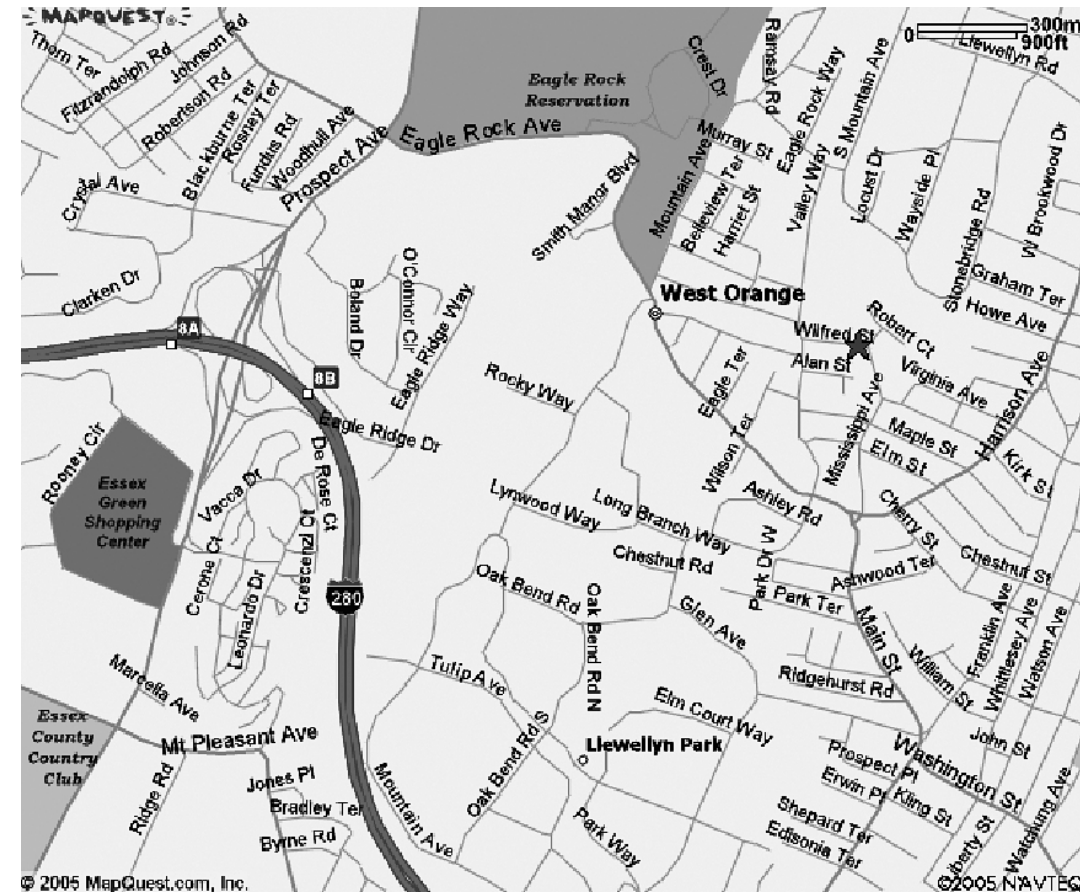

BUS LOCATIONS FOR QUEENS AND WEST ORANGE

REGO PARK QUEENS.

ADDRESS FOR THE SEARS NEARBY IS:

9605 QUEENS BLVD. REGO PARK, NY. 11374

The bus pick up is on Junction Blvd which runs down the side of this Sears building.

DIRECTIONS:

Long Island Expressway to Junction Blvd.

Left onto Junction Blvd.

Go to Queens Blvd.

Left onto Queens Blvd.

WEST ORANGE, VANDERHOOF BUS COMPANY.

ACTUAL ADDRESS IS:

18 WILFRED STREET, WEST ORANGE, NJ. 07052

We have provided you the street address's so if you wish you can do a detail direction search at a website like, www.randmcnally.com or www.mapquest.com

IF YOU HAVE ANY QUESTIONS ON THE DROP OF DAY PLEASE DO CALL US 518 624 4831